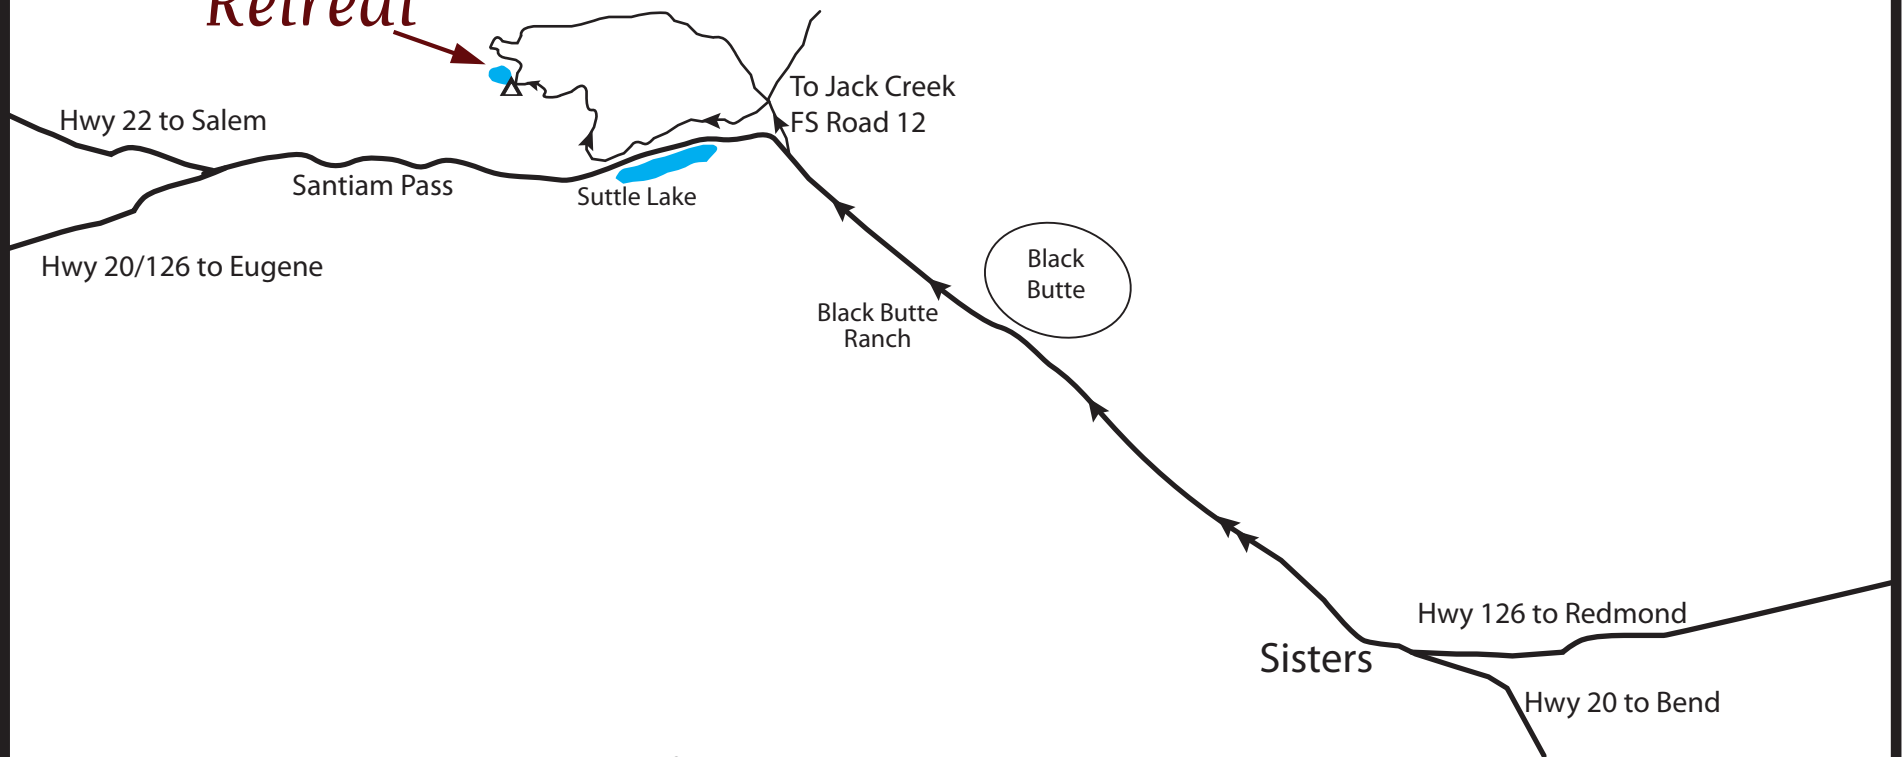

Wilderness Lakes Retreat

Directions to Wilderness Lakes Retreat from Sisters:

- Take Hwy 20 West
- Approximately 12 miles west of Sisters turn right onto FS Road 12 (To Jack Creek)
- Drive 1 mile and turn left onto FS Road 1210. Continue on this road and follow signs to Wilderness Lakes Retreat